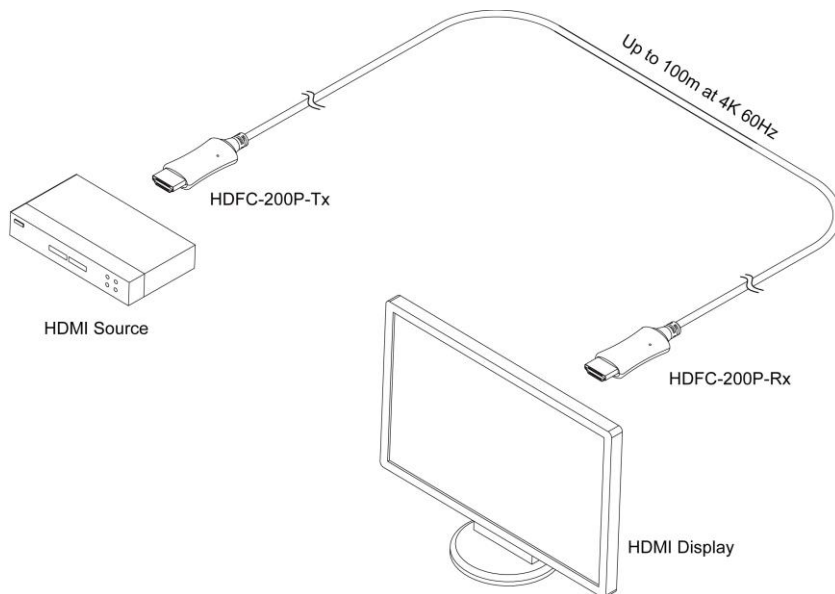

HDFC-200P is designed compact enough to be fitted into various installation environments with cutting edge technology performance. It gives slim, light, easy installation like a general copper HDMI cable. It can be operated by DDC 5V from HDMI port of HDMI source without any external DC power or USB power.

Applications

- Home AV
- Digital Signage
- Control room
- Conference room
- Rental staging

HDMI 2.0 ACTIVE OPTICAL CABLE, HDFC-200P

Technical Features

Resolution	Up to 4K(4096x2160) at 60Hz
Bit rate	Up to 6.0 Gbps/ch
Maximum distance	Up to 100m (328feet) @4K 60Hz
Cable	Plenum graded & LSZH hybrid cable (optical fiber + copper cable)
Power supplying	HDMI Source
LED Indicators	TX / RX power
Power consumption	< 0.45W
Operating temperature	0°C to 50°C
Size (LWH)	42.6 x 19.6 x 11.5 mm

Dimension [mm]

Connection Diagram

4K (4096x2160) @60Hz up to 100m

Example: Media player and HDMI Display Set-up

TX: Media player, PC or laptop

RX: Monitor, TV and Projector that has USB input

OPTICIS USA, LLC.