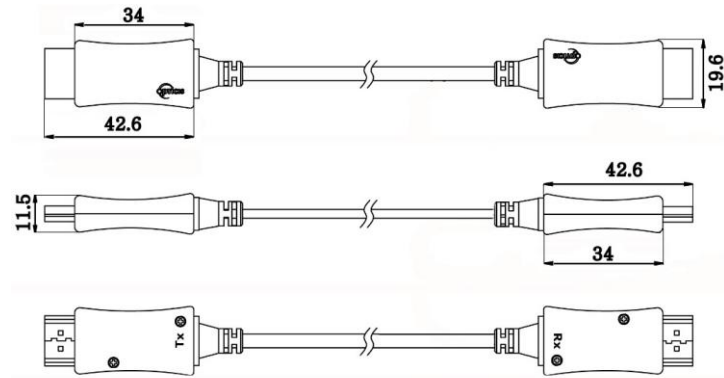

Specification

- Extends up to 4K (4096x2160) at 60Hz, (RGB & YCbCr : 4:4:4)
- Transmits HDMI 2.0 data up to 100m (328feet) over hybrid cable
- Adopts plenum graded & LSZH (Low Smoke Zero Halogen) hybrid cable
- Operated by HDMI source without external power
- Supports 3D contents transmission
- Supports HDMI2.0 standards feature
- Complies with CEC, EDID, and HDCP 2.2
- Supports HDR at 10 bit or 12 bit speeds respectively within its maximum bandwidth, 18Gbps

Applications

- Home AV
- Digital Signage
- Control room
- Conference room
- Rental staging

HDMI 2.0 ACTIVE OPTICAL CABLE, HDFC-200P

Technical Features

Resolution	Up to 4K(4096x2160) at 60Hz
Bit rate	Up to 6.0 Gbps/ch
Maximum distance	Up to 100m (328feet) @4K 60Hz
Cable	Plenum graded & LSZH hybrid cable (optical fiber + copper cable)
Power supplying	HDMI Source
LED Indicators	TX / RX power
Power consumption	< 0.45W
Operating temperature	0°C to 50°C
Size (LWH)	42.6 x 19.6 x 11.5 mm

Dimension [mm]

Connection Diagram

4K (4096x2160) @60Hz up to 100m

Example: Media player and HDMI Display Set-up

TX: Media player, PC or laptop

RX: Monitor, TV and Projector that has USB input

OPTICIS USA, LLC.