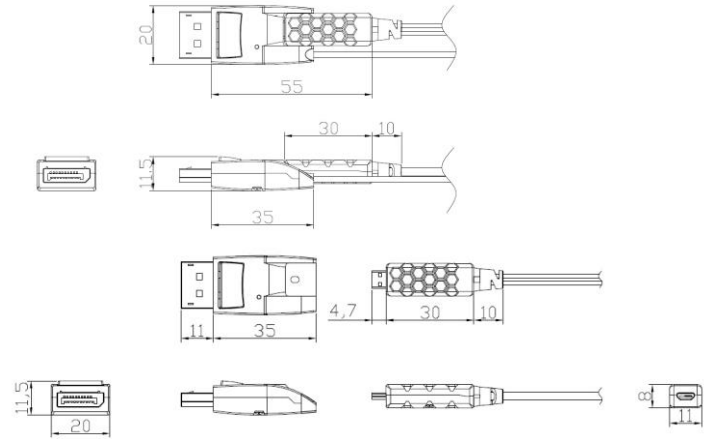

Optional USB power cable on RX side can be provided upon request for non-standard display device which provides insufficient power to operate.

Specification

- Extends up to 4K (4096x2160) at 60Hz, (RGB & YCbCr : 4:4:4)
- Transmits DisplayPort 1.2 data up to 100m (328feet) over hybrid cable
- Adopts plenum graded & LSZH (Low Smoke Zero Halogen) hybrid cable
- Offers perfect flexibility during installation by separating DisplayPort connector from cable
- Supports Multi-Stream Transport
- Supports 3D contents transmission
- Supports DisplayPort 1.2 standards feature
- Provides optional USB power on the display source (TX) and/or display (RX) side

Applications

- Home AV
- Digital Signage
- Control room
- Conference room
- Rental staging

DisplayPort 1.2 Detachable ACTIVE OPTICAL CABLE, DPFC-200D

Technical Features

Resolution	Up to 4K(4096x2160) at 60Hz
Bit rate	Up to 5.4 Gbps/ch
Maximum distance	Up to 100m (328feet) @4K, 60Hz
Cable	Plenum graded & LSZH hybrid cable (optical fiber + copper cable)
Power supplying	Source/Display USB power on TX/RX side (optional)
LED Indicators	TX / RX power
Power consumption	< 1.6W
Operating temperature	0°C to 60°C
Size (LWH)	55.0 x 20.0 x 11.5 mm

Dimension [mm]

Connection Diagram

4K (4096x2160) @60Hz up to 100m

Example: PC and Display Set-up

TX: PC, laptop, or media player
RX: Monitor, TV and Projector

Optolinks

HQ Address
46 Corporate Park #130
Irvine, CA 92606
949-701-4742
info@VigilLink.com