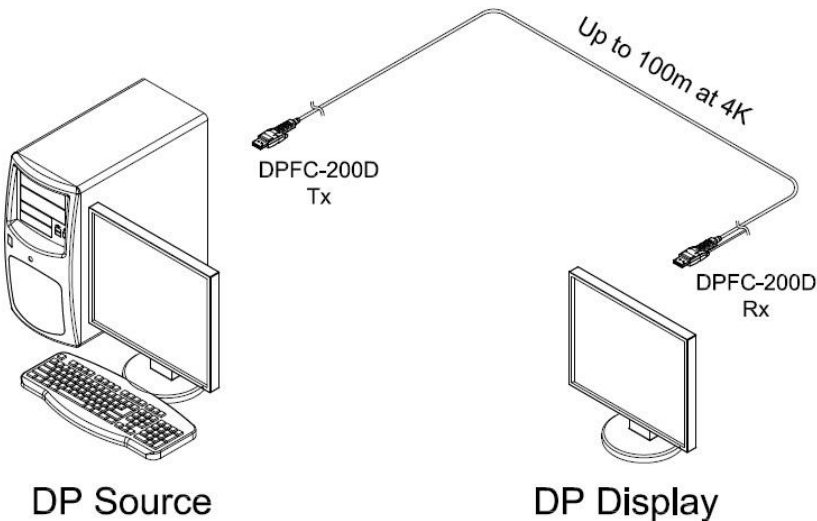

DPFC-200D is designed compact enough to be fitted into various installation environments with cutting edge technology performance.

DPFC-200D offers perfect flexibility during installation by separating DisplayPort connector part and Active Optical Cable part. It gives slim, light, easy installation like a general copper DisplayPort cable.

Optional USB power cable on RX side can be provided upon request for non-standard display device which provides insufficient power to operate.

Specification

- Extends up to 4K (4096x2160) at 60Hz, (RGB & YCbCr : 4:4:4)
- Transmits DisplayPort 1.2 data up to 100m (328feet) over hybrid cable
- Adopts plenum graded & LSZH (Low Smoke Zero Halogen) hybrid cable
- Offers perfect flexibility during installation by separating DisplayPort connector from cable
- Supports Multi-Stream Transport
- Supports 3D contents transmission
- Supports DisplayPort 1.2 standards feature
- Provides optional USB power on the display source (TX) and/or display (RX) side

Applications

- Home AV
- Digital Signage
- Control room
- Conference room
- Rental staging

DisplayPort 1.2 Detachable ACTIVE OPTICAL CABLE, DPFC-200D

Technical Features

Resolution	Up to 4K(4096x2160) at 60Hz
Bit rate	Up to 5.4 Gbps/ch
Maximum distance	Up to 100m (328feet) @4K, 60Hz
Cable	Plenum graded & LSZH hybrid cable (optical fiber + copper cable)
Power supplying	Source/Display USB power on TX/RX side (optional)
LED Indicators	TX / RX power
Power consumption	< 1.6W
Operating temperature	0°C to 60°C
Size (LWH)	55.0 x 20.0 x 11.5 mm

Dimension [mm]

Connection Diagram

4K (4096x2160) @60Hz up to 100m

Example: PC and Display Set-up

TX: PC, laptop, or media player
RX: Monitor, TV and Projector

Optolinks

HQ Address
46 Corporate Park #130
Irvine, CA 92606
949-701-4742
info@VigilLink.com